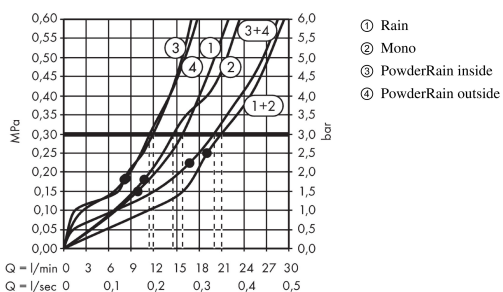

Flowchart

The consumption was measured in combination with the appropriate fittings (thermostat/mixer/in-wall valve) to reflect actual application in practice.