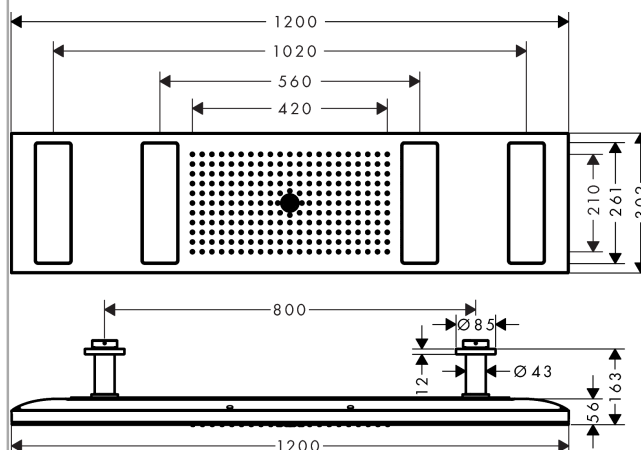

##### product features

- shower head size: 1200 x 300 mm
- spray type: Rain, MonoRain, PowderRain
- maximum flow rate at 0.3 MPa: 30 l/min
- flow rate Rain spray (at 0.3 MPa): 16 l/min
- flow rate Mono spray (at 0.3 MPa): 15 l/min
- flow rate PowderRain spray outer (at 0,3 MPa): 12 l/min
- flow rate PowderRain spray inner (at 0.3 MPa): 12 l/min
- can be activated individually or in combination
- Select button on thermostat
- fully chrome-plated spray disc
- material spray disc: metal
- overhead shower for cleaning removable
- extendable flaps can be opened manually
- brass ceiling connector
- ceiling connection length: 100 mm
- installation: ceiling, extendable claps can be pre-set to the user size
- connection dimension: DN15
- with integrated lighting
- illuminant: LED
- power supply: 24 V
- transformer power supply, 24 V, 60 W, EuP II
- input voltage: 100 - 240 V AC / 50 / 60 Hz
- output voltage: 24 V - DC
- colour temperature: 2700 K
- not suitable for continuous flow water heaters

## Scale drawing